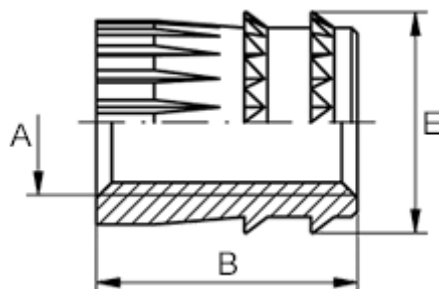

# Data Sheet

Article number: 12830000050800  
Description: KLEE-coil 830 000 050.800  
M5 Brass

## Measures

---

|                             |            |
|-----------------------------|------------|
| Female thread A             | = M5       |
| Length B                    | = 6.0      |
| Max outer diameter E        | = 8.0      |
| Number of cramping feathers | = 1        |
| Recommended bore diameter   | = 6.9 to 7 |